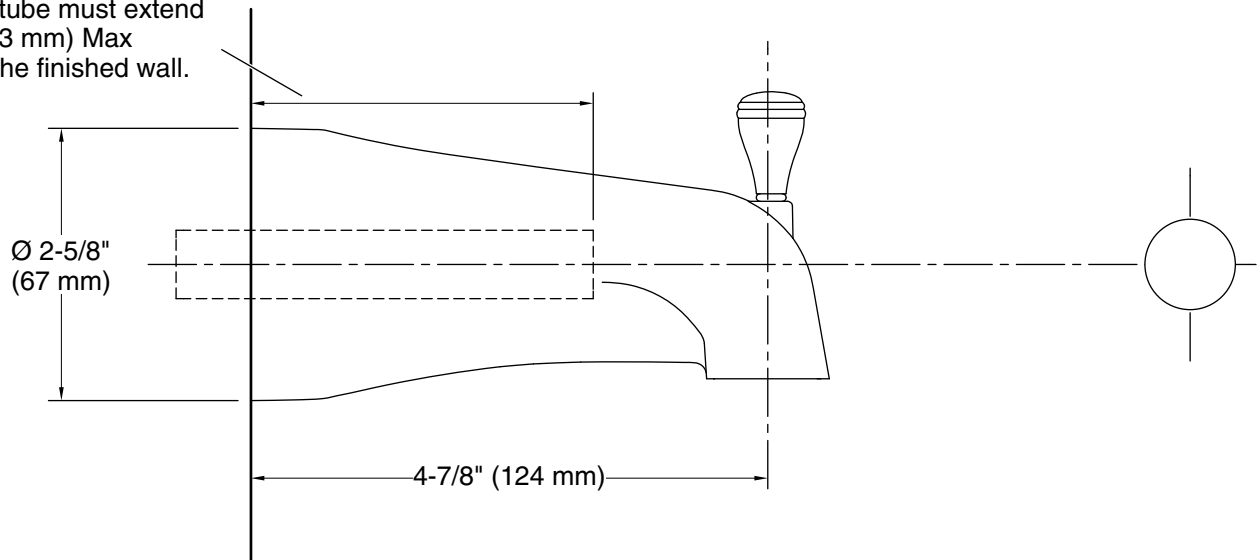

Features

- 4-5/8" diverter bath spout with copper slip-fit connection.
- Coordinates with Devonshire faucets, accessories, and showering components to complete your bathroom.

Material

- KOHLER finishes resist corrosion and tarnishing.
- Premium metal construction for durability and reliability.

For slip-fit spout:
5/8" OD tube must extend
3-1/4" (83 mm) Max
beyond the finished wall.

Technical Information

All product dimensions are nominal.

Notes

Install this product according to the installation guide.